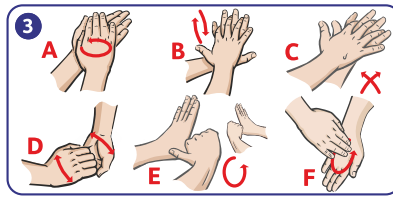

## Directions for use

Soft Care® Antibacterial handwash is ready-to-use. It can be easily dispensed through any refill / top-fill dispensers.

Wet your hands.

Take sufficient amount of Soft Care® Antibacterial handwash on your hands.