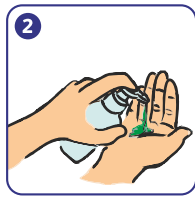

## Directions for use

Soft Care® Antibacterial handwash is ready-to-use. It can be easily dispensed through any refill / top-fill dispensers.

Wet your hands.

Take sufficient amount of Soft Care® Antibacterial handwash on your hands.